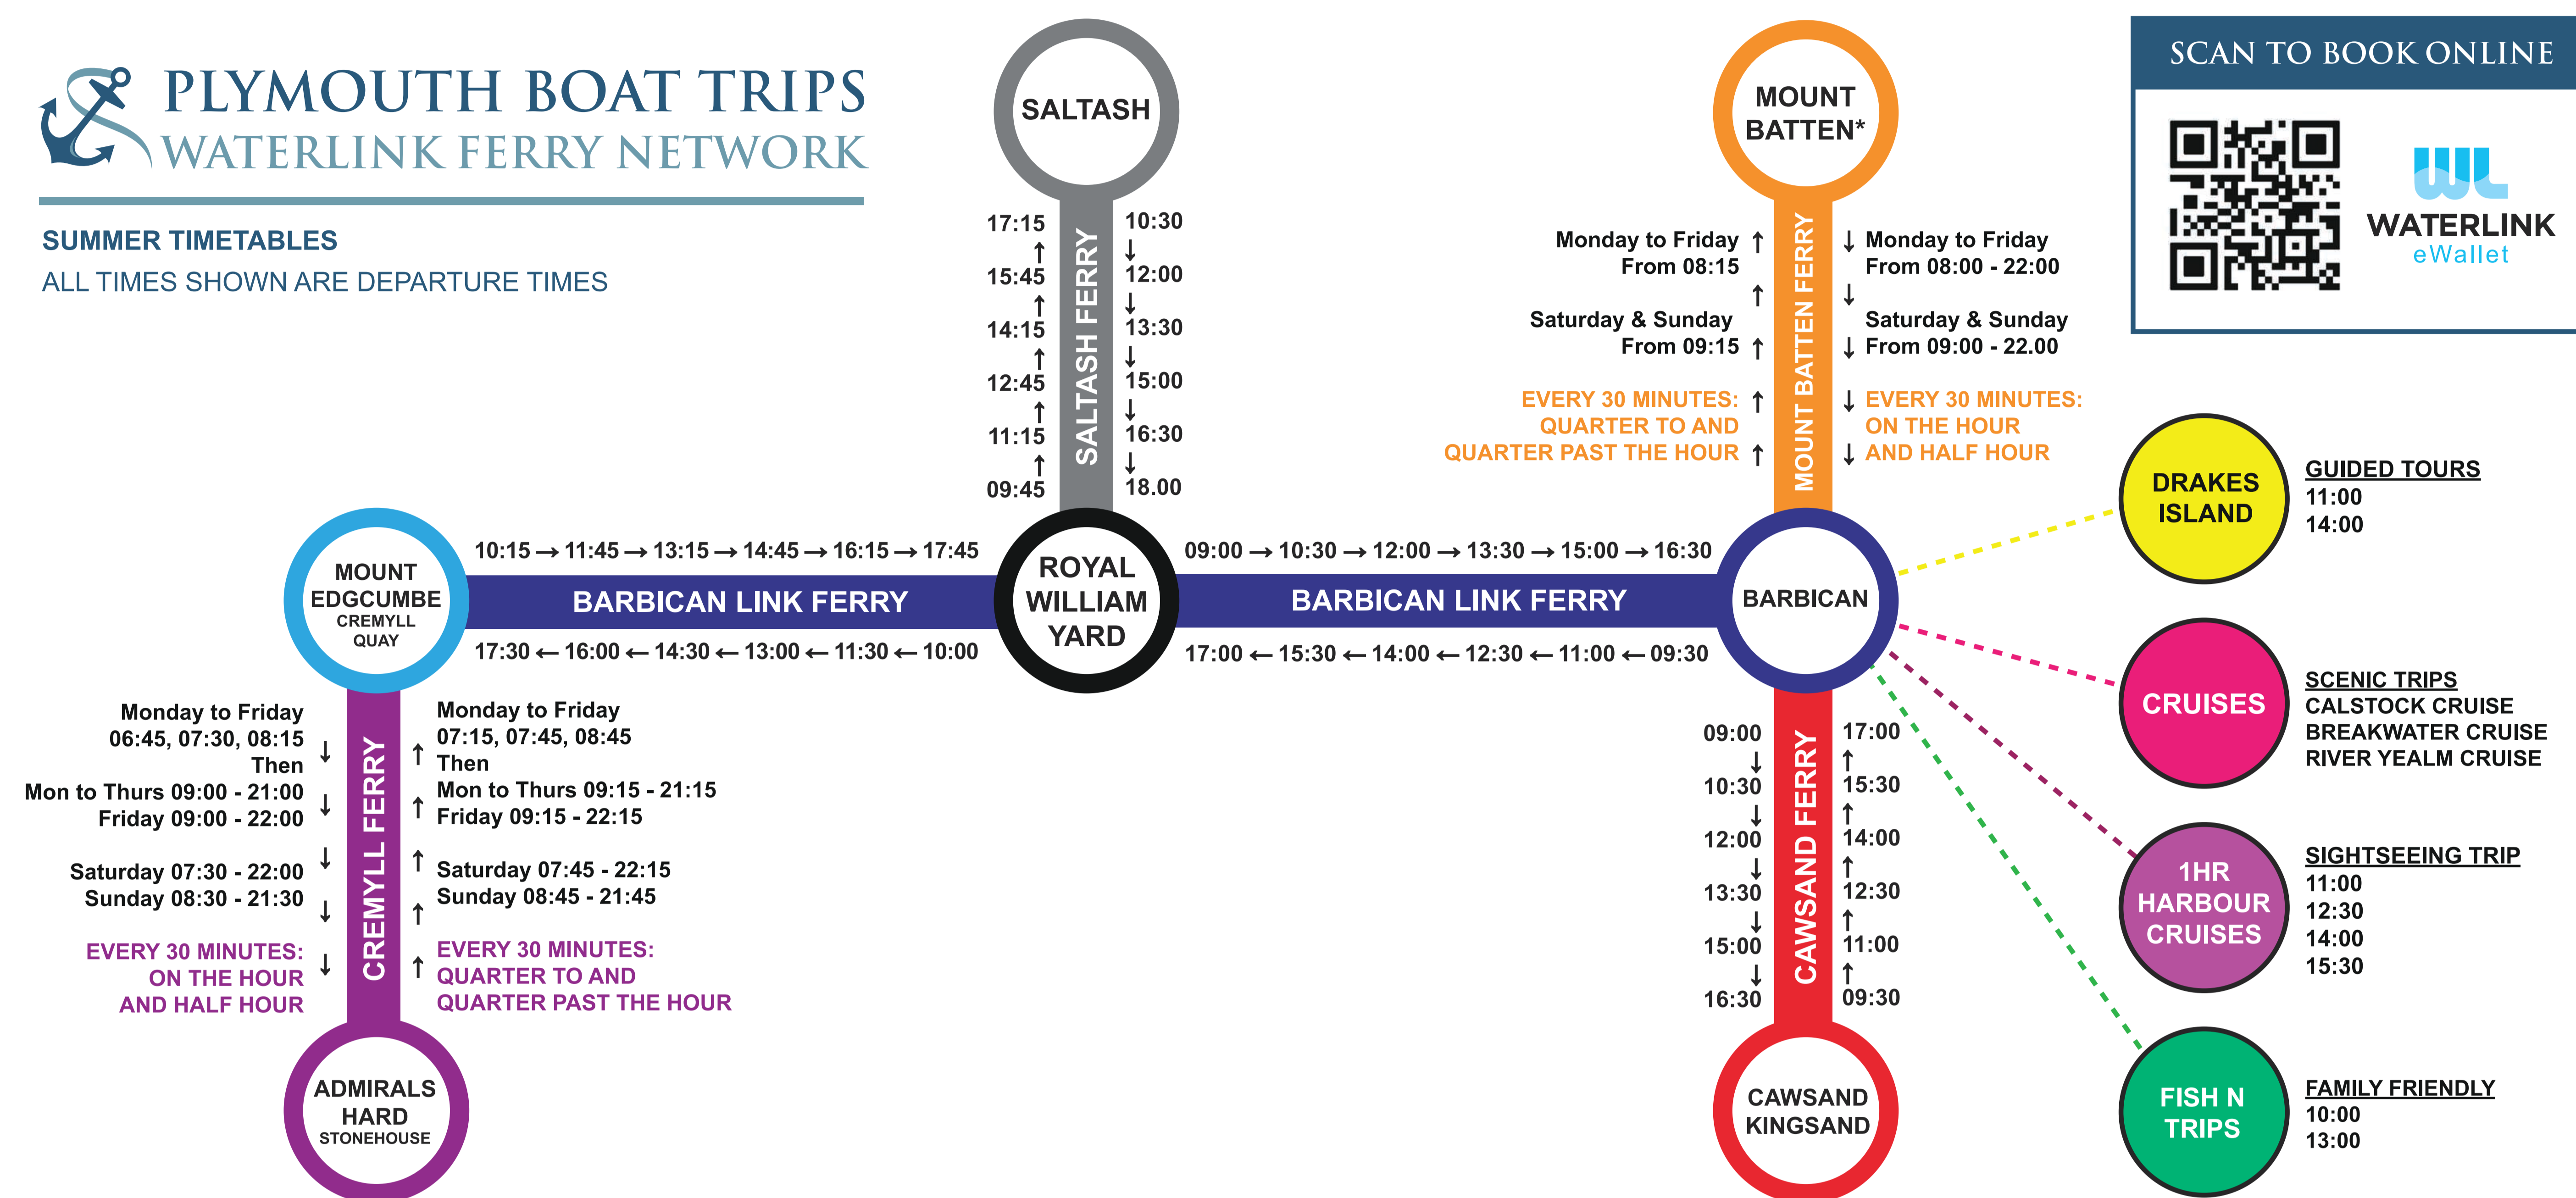

PLYMOUTH BOAT TRIPS

FISHING - FERRY - CRUISING

PLYMOUTH BOAT TRIPS WATERLINK FERRY NETWORK

SUMMER TIMETABLES
ALL TIMES SHOWN ARE DEPARTURE TIMES

* www.mountbattenferry.co.uk